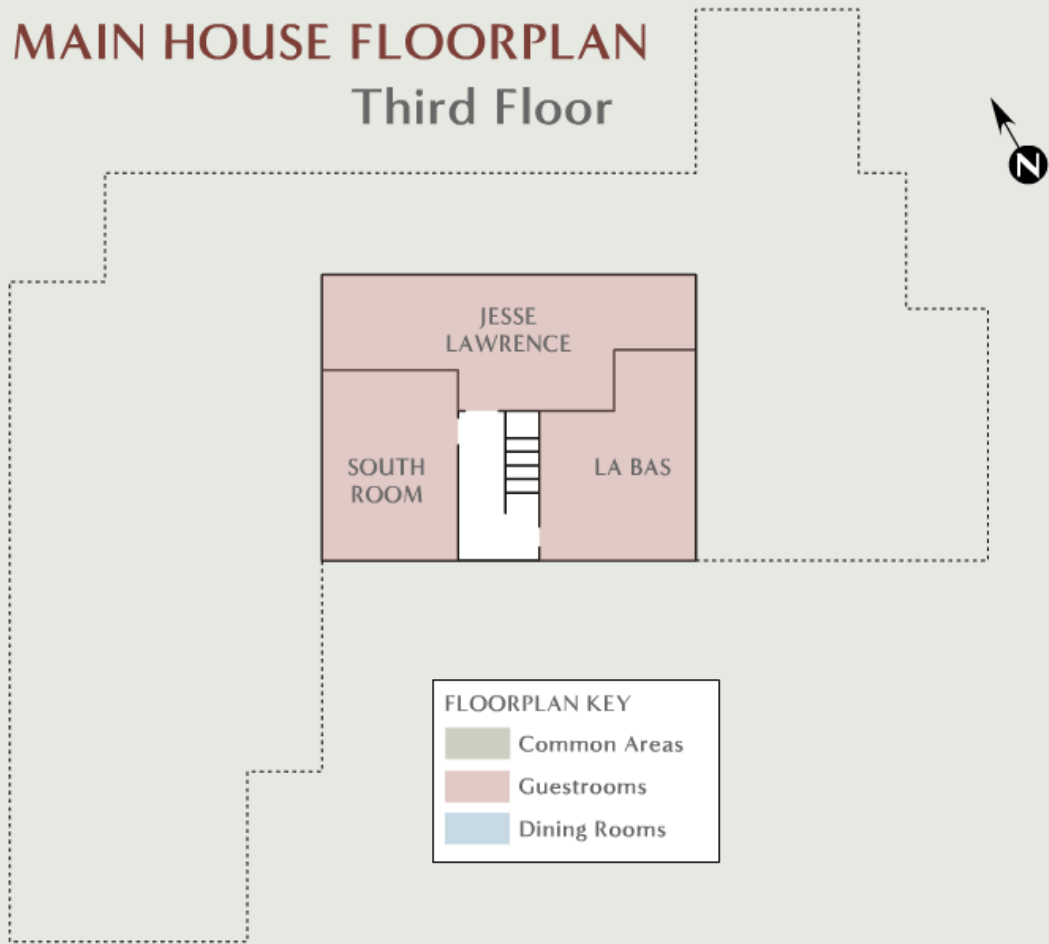

MAIN HOUSE FLOORPLAN Third Floor

FLOORPLAN KEY	
	Common Areas
	Guestrooms
	Dining Rooms