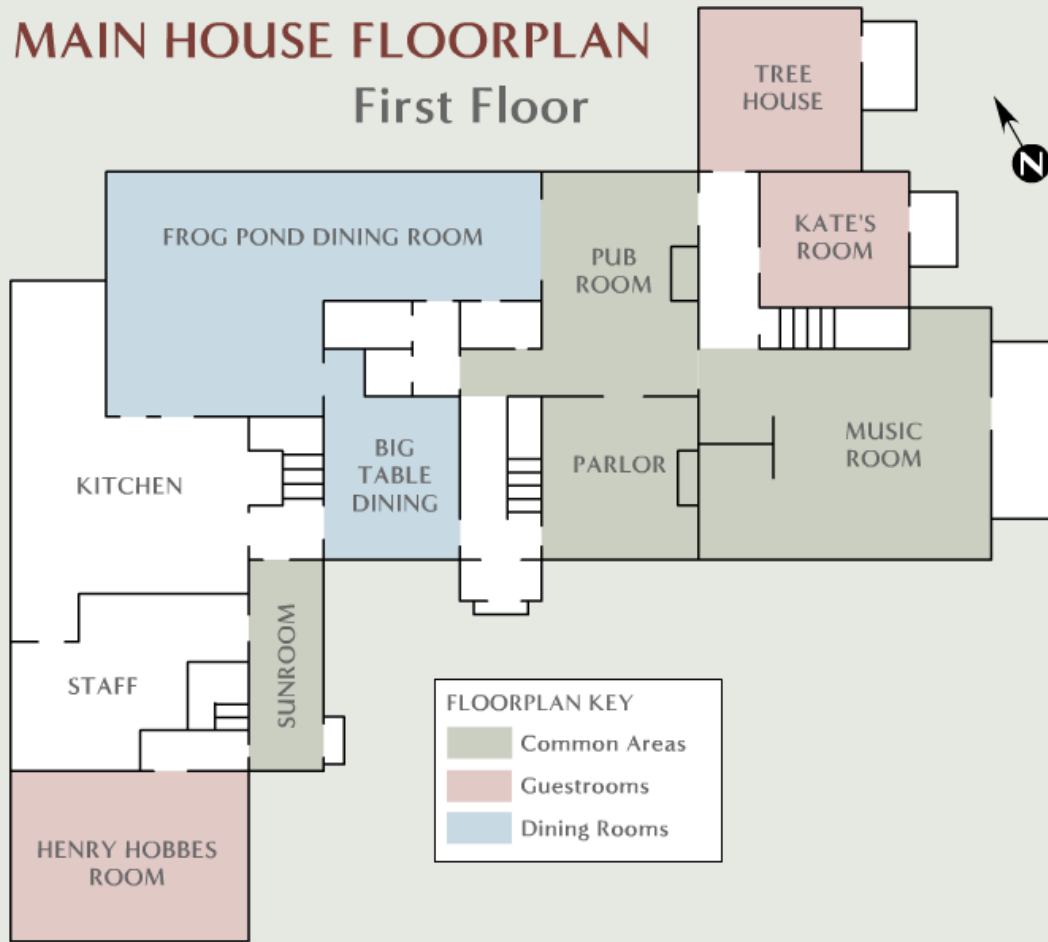

MAIN HOUSE FLOORPLAN

First Floor

Windham Hill Inn - 311 Lawrence Drive - West Townshend, Vermont 05359

Toll-free: 800-944-4080 - Local: 802-874-4080 - Fax: 802-874-4702

E-mail: info@windhamhill.com

MAIN HOUSE FLOORPLAN Second Floor

WHITE BARN FLOORPLAN

First Floor

Second Floor

FLOORPLAN KEY	
	Common Areas
	Guestrooms
	Dining Rooms

Third Floor

FLOORPLAN KEY	
	Common Areas
	Guestrooms
	Dining Rooms