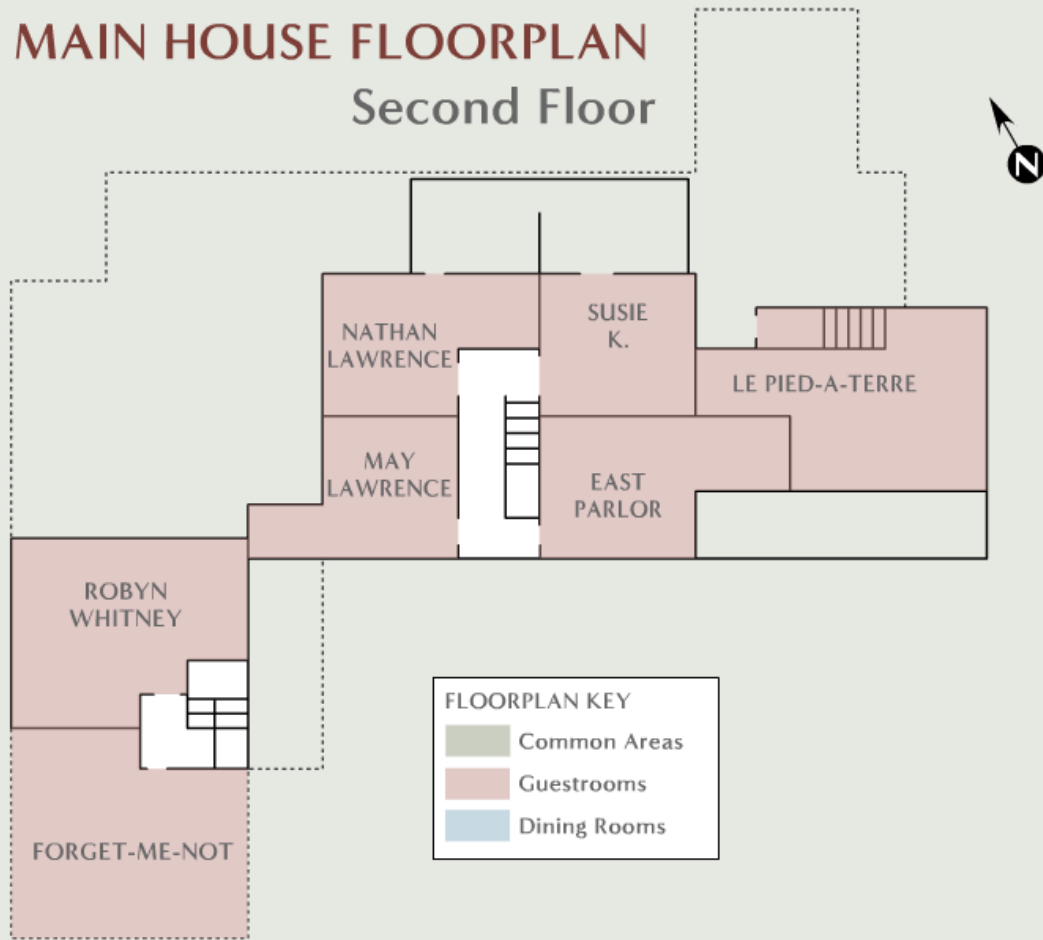

MAIN HOUSE FLOORPLAN

First Floor

Windham Hill Inn - 311 Lawrence Drive - West Townshend, Vermont 05359

Toll-free: 800-944-4080 - Local: 802-874-4080 - Fax: 802-874-4702

E-mail: info@windhamhill.com

MAIN HOUSE FLOORPLAN Second Floor

WHITE BARN FLOORPLAN

First Floor

Second Floor

FLOORPLAN KEY	
	Common Areas
	Guestrooms
	Dining Rooms

Third Floor

FLOORPLAN KEY	
	Common Areas
	Guestrooms
	Dining Rooms